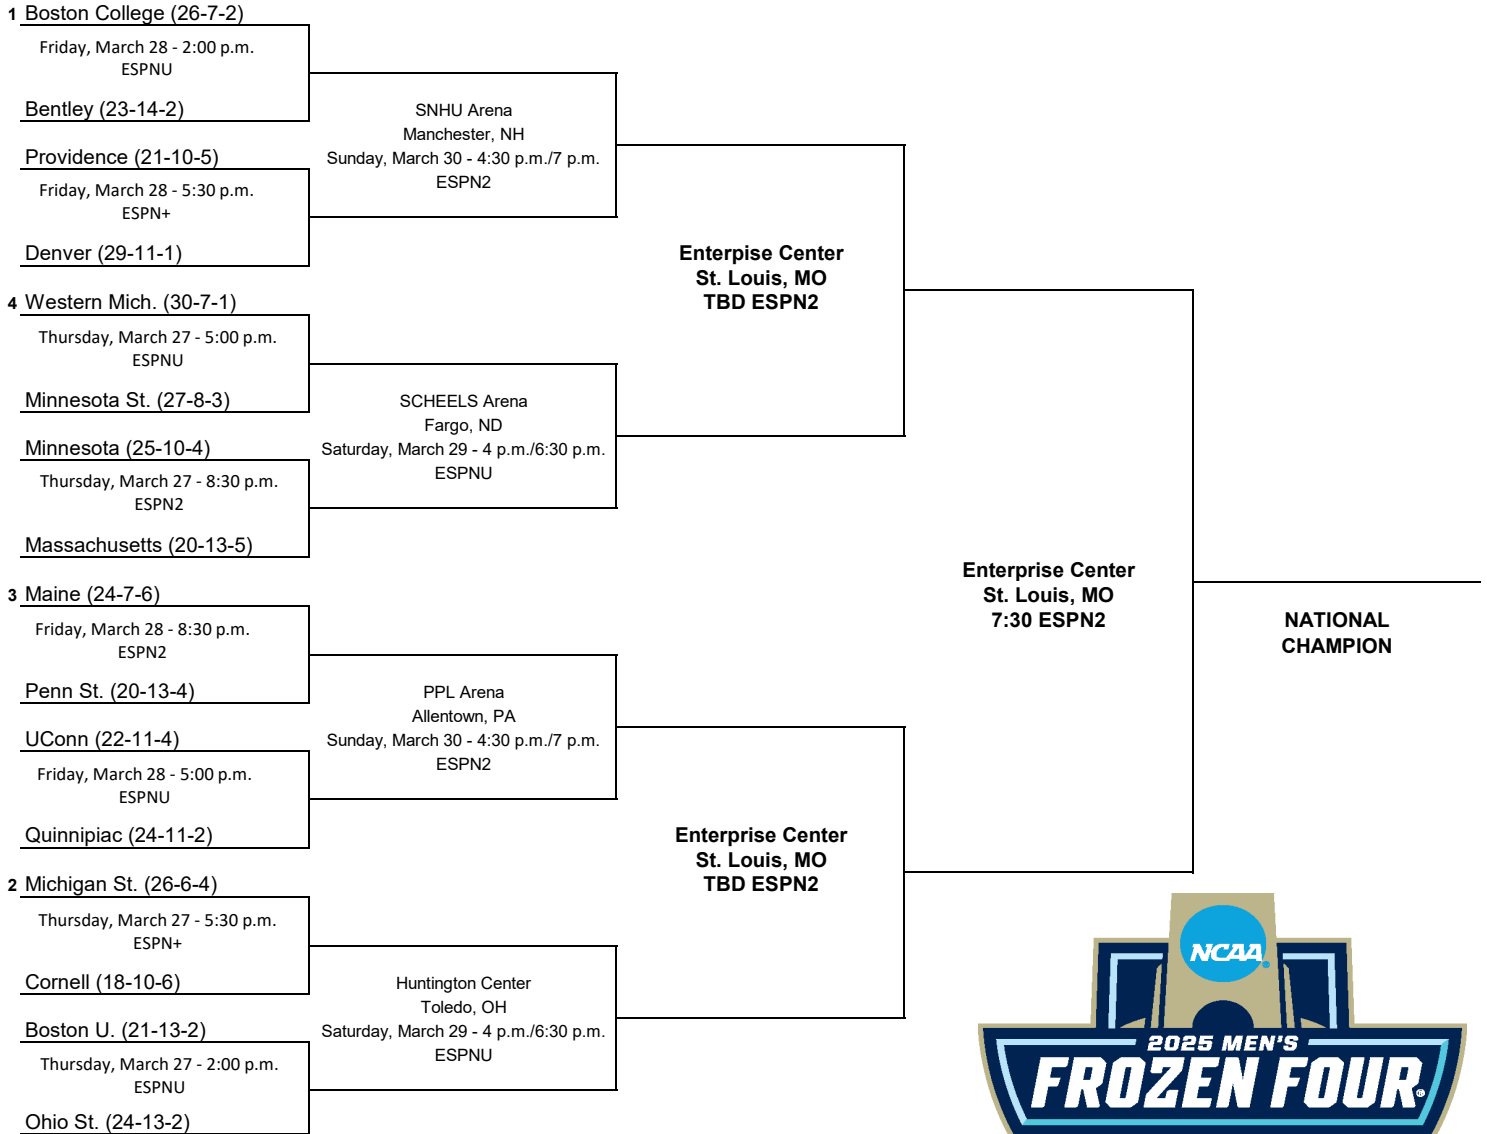

# 2025 NCAA Division I Men's Ice Hockey Championship

**Regionals**  
March 27-30

**Semifinals**  
April 10

**Championship**  
April 12

**Allentown Reg. Seeds**

1. Maine (24-7-6)
2. UConn (22-11-4)
3. Quinnipiac (24-11-2)
4. Penn St. (20-13-4)

**Fargo Reg. Seeds**

1. Western Mich. (30-7-1)
2. Minnesota (25-10-4)
3. Massachusetts (20-13-5)
4. Minnesota St. (27-8-3)

**Manchester Reg. Seeds**

1. Boston College (26-7-2)
2. Providence (21-10-5)
3. Denver (29-11-1)
4. Bentley (23-14-2)